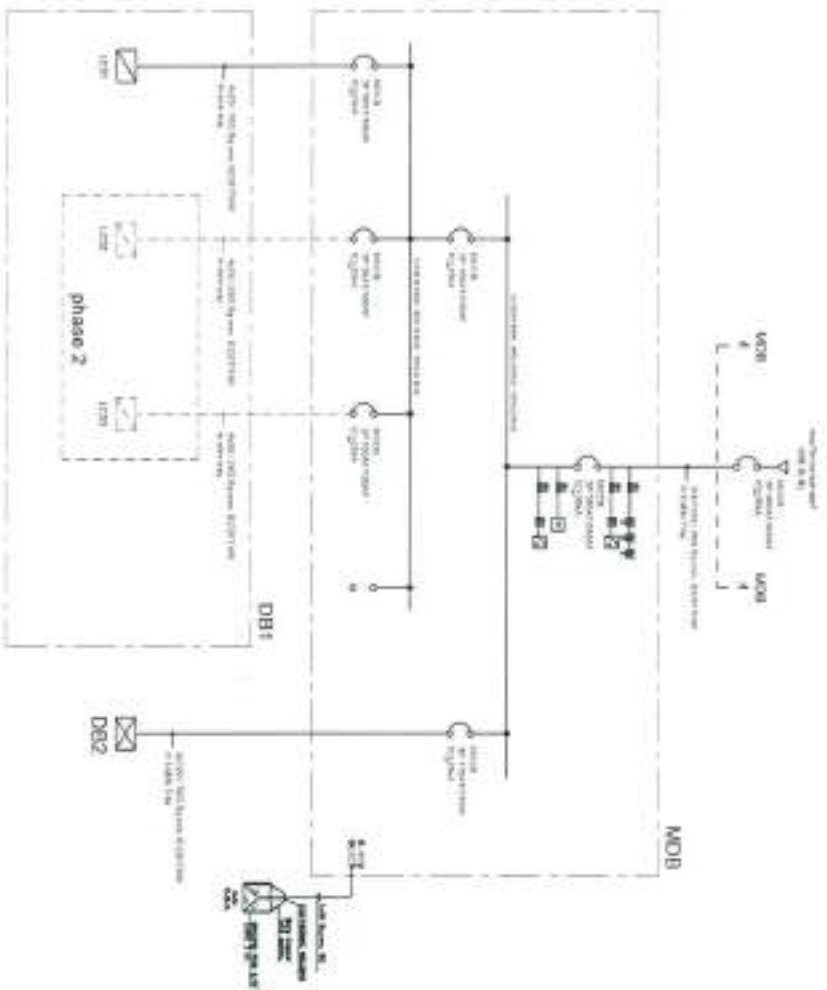

*Handwritten signature*

*Handwritten initials*

*Handwritten initials*

*Handwritten signature*

**LOAD SCHEDULE**

LOAD NO.	LOAD NAME	LOAD TYPE	LOAD VALUE	LOAD CHARACTERISTICS	LOAD LOCATION	LOAD STATUS
1	DB1	DB	125A	...	...	...
2	DB2	DB	125A	...	...	...

**LOAD SCHEDULE**

LOAD NO.	LOAD NAME	LOAD TYPE	LOAD VALUE	LOAD CHARACTERISTICS	LOAD LOCATION	LOAD STATUS
1	DB1	DB	125A	...	...	...
2	DB2	DB	125A	...	...	...

Handwritten signatures and notes in blue ink. A large red circular stamp is visible, containing the text 'MELITA' and other illegible characters. Below the stamp, the text 'Single Line Diagram' and 'Scale' is written.