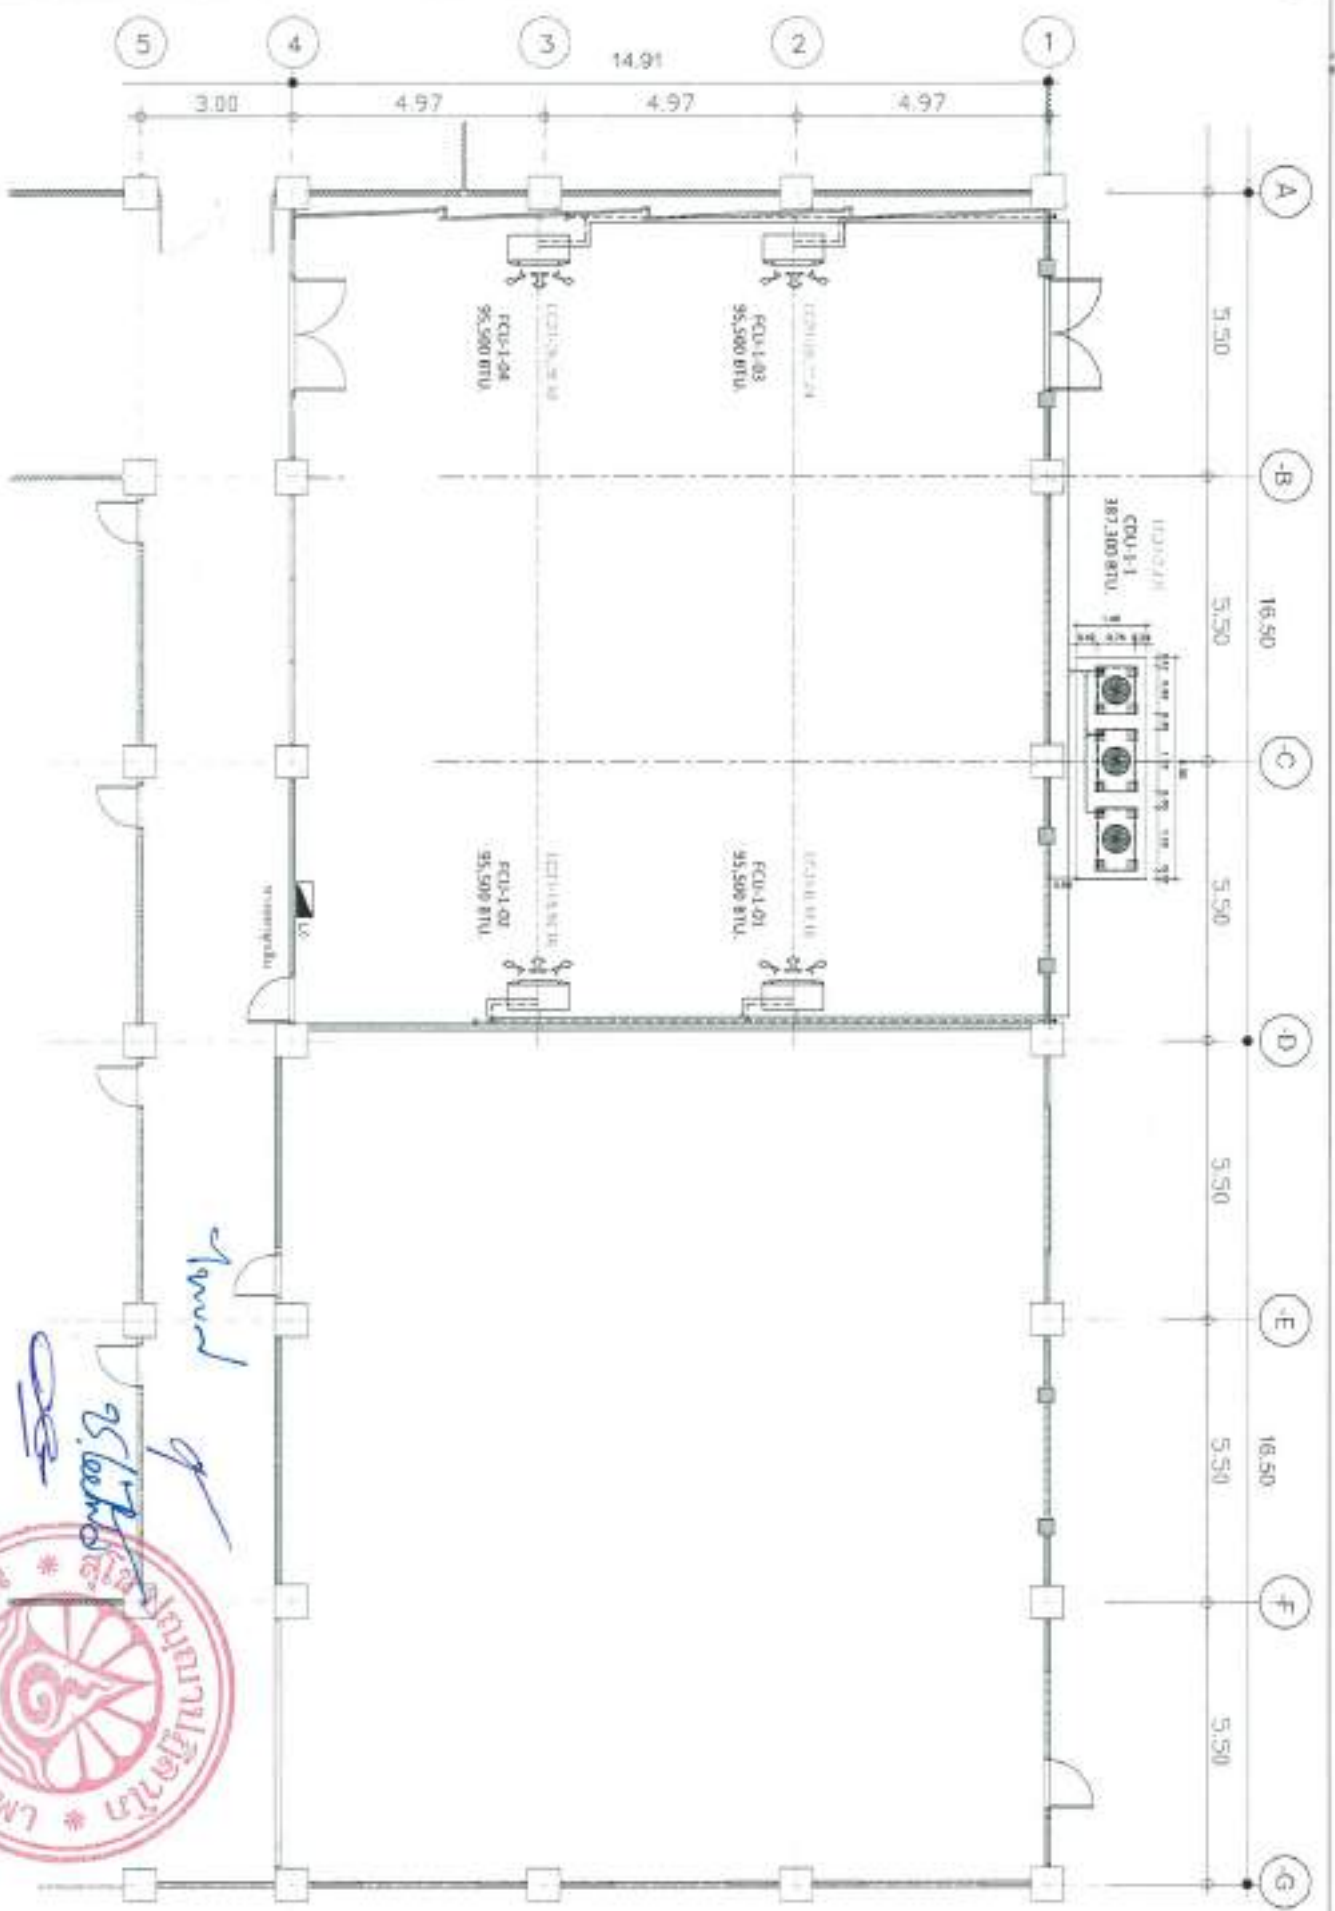

*Handwritten signature*

*Handwritten initials*

*Handwritten initials*

*Handwritten signature*

**LOAD SCHEDULE**

LOAD NO.	LOAD NAME	LOAD TYPE	LOAD VALUE	LOAD CHARACTERISTICS	LOAD LOCATION	LOAD STATUS
1	DB1	DB	125A	...	...	...
2	DB2	DB	125A	...	...	...

**LOAD SCHEDULE**

LOAD NO.	LOAD NAME	LOAD TYPE	LOAD VALUE	LOAD CHARACTERISTICS	LOAD LOCATION	LOAD STATUS
1	DB1	DB	125A	...	...	...
2	DB2	DB	125A	...	...	...

Handwritten signatures and notes in blue ink. A large red circular stamp is visible, containing the text 'MELITA' and other illegible characters. Below the stamp, the text 'Single Line Diagram' and 'Scale' is written.